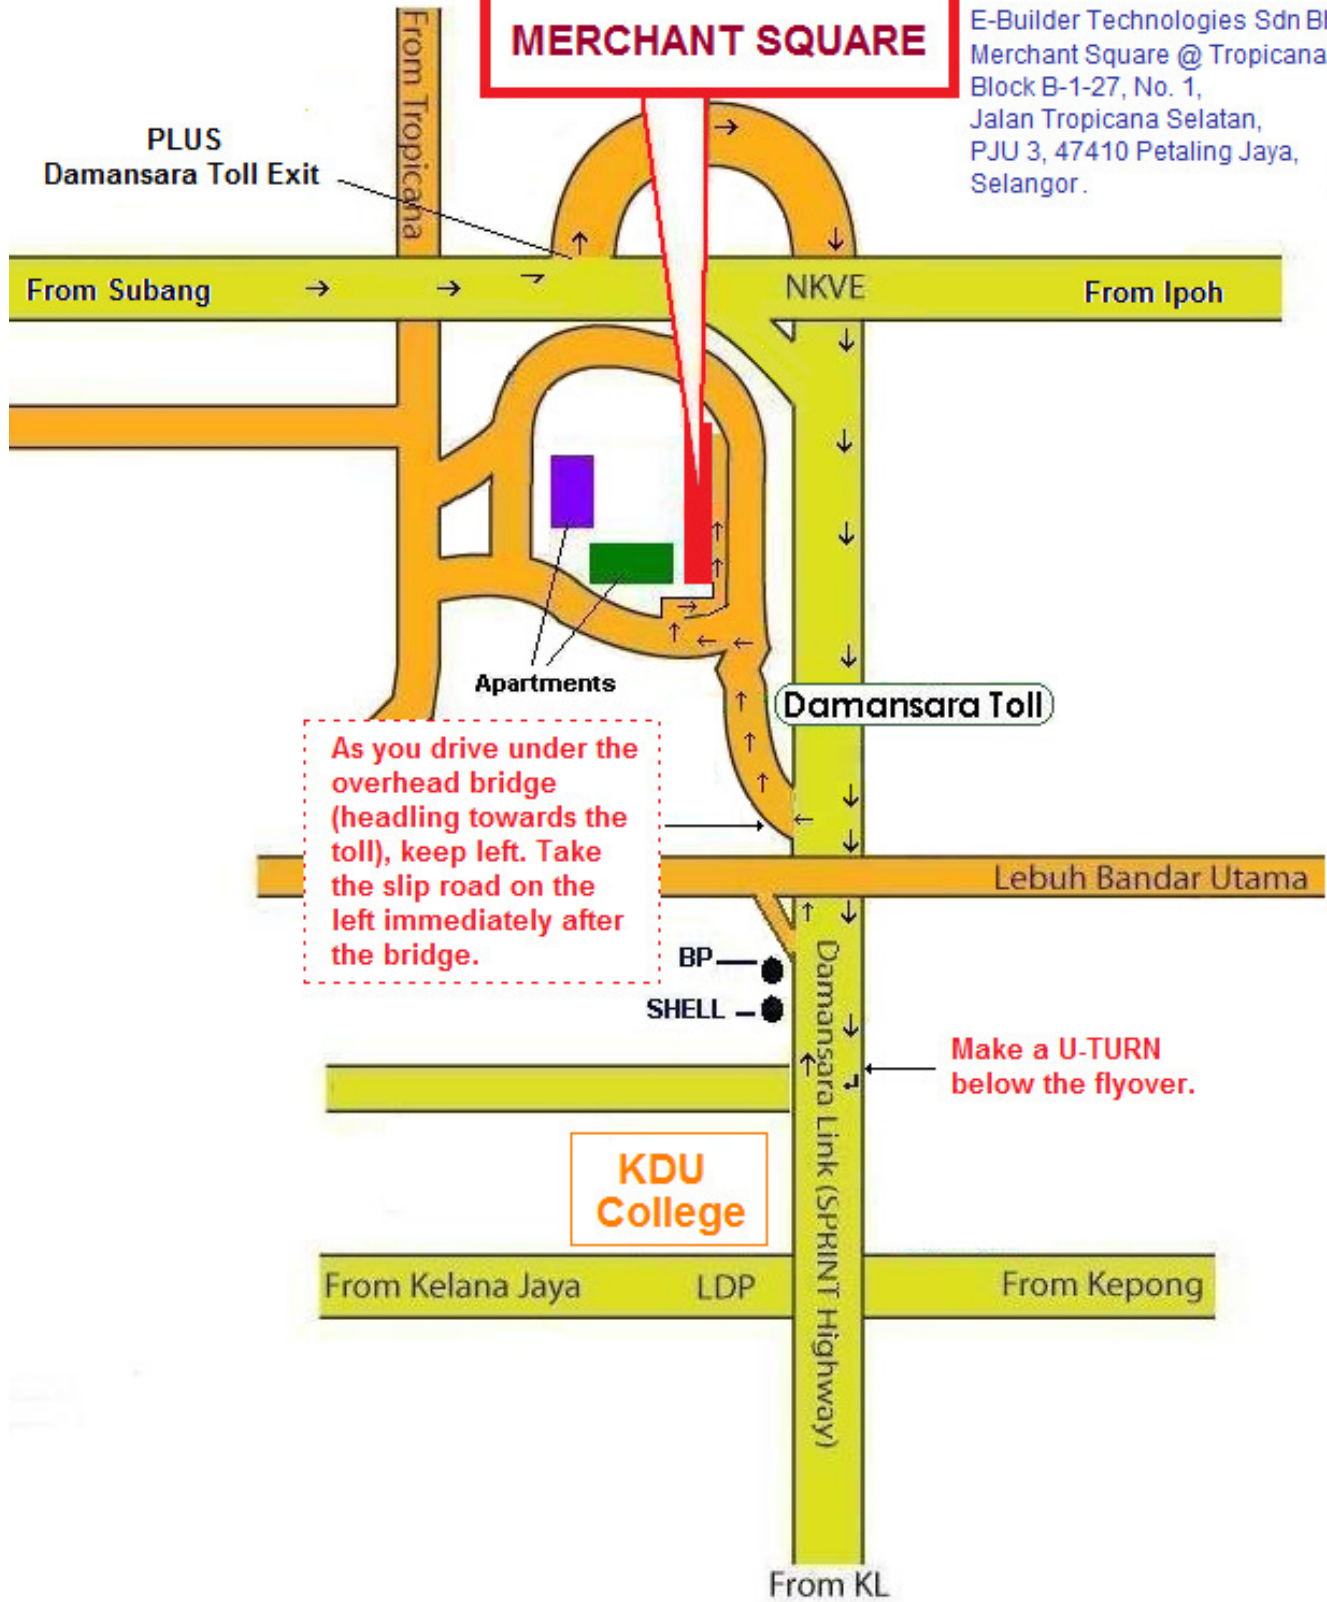

MERCHANT SQUARE

E-Builder Technologies Sdn Bhd
Merchant Square @ Tropicana
Block B-1-27, No. 1,
Jalan Tropicana Selatan,
PJU 3, 47410 Petaling Jaya,
Selangor.

As you drive under the overhead bridge (heading towards the toll), keep left. Take the slip road on the left immediately after the bridge.

Make a U-TURN below the flyover.

KDU College